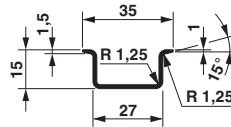

Technical data

Dimensions

Height	15 mm
Length	2000 mm
Width	35 mm

Standards and Regulations

Test standard	similar to EN 60715
Connection in acc. with standard	IEC / EN

Drawings

DIN rail, unperforated - NS 35/15 WH UNPERF 2000MM - 1204135

Dimensional drawing

Classifications

eCl@ss

eCl@ss 10.0.1	27400602
eCl@ss 11.0	27400602
eCl@ss 4.0	27110800
eCl@ss 4.1	27110800
eCl@ss 5.0	27141100
eCl@ss 5.1	27141100
eCl@ss 6.0	27400600
eCl@ss 7.0	27400602
eCl@ss 9.0	27400602